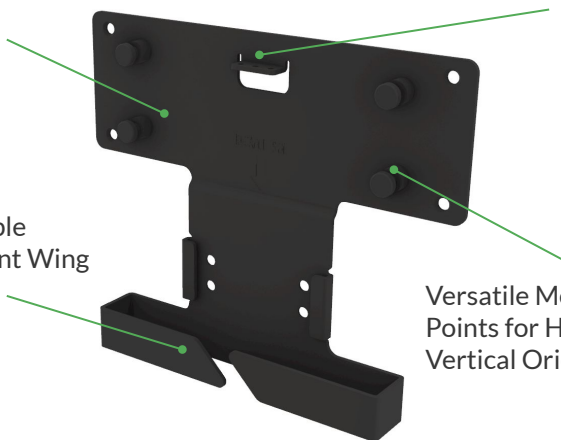

Design Considerations for Flexibility and Convenience

The cleverly designed wall mount bracket is suitable for horizontal or vertical orientation, with an optional set screw for added security.

- The DTEN Bar will automatically “sense” its orientation and adjust for the room configuration, whether mounted horizontally, upside-down, or vertically between two displays.
- Clever systems design ensures optimized audio and video capture, regardless of orientation.
- Wall mount includes built-in cable management wings for a clean and professional install.
- Required mounting hardware for DTEN Bar and DTEN Mate are included in box for easy installation, right out of the box.

Slim, Low-profile Design

Secure Locking Tab

Built-in Cable Management Wing

Versatile Mounting Points for Horizontal or Vertical Orientation

IN THE BOX

Solution Includes:

- DTEN Bar
- DTEN Bar Remote (for initial setup)
- DTEN Mate (PoE or WiFi)
- USB-C BYOD Cable (6ft/1.8m)
- HDMI Cable (6ft/1.8m)
- Wall Mount Kit
- Welcome Guide
- Power Cord and Power Adapters