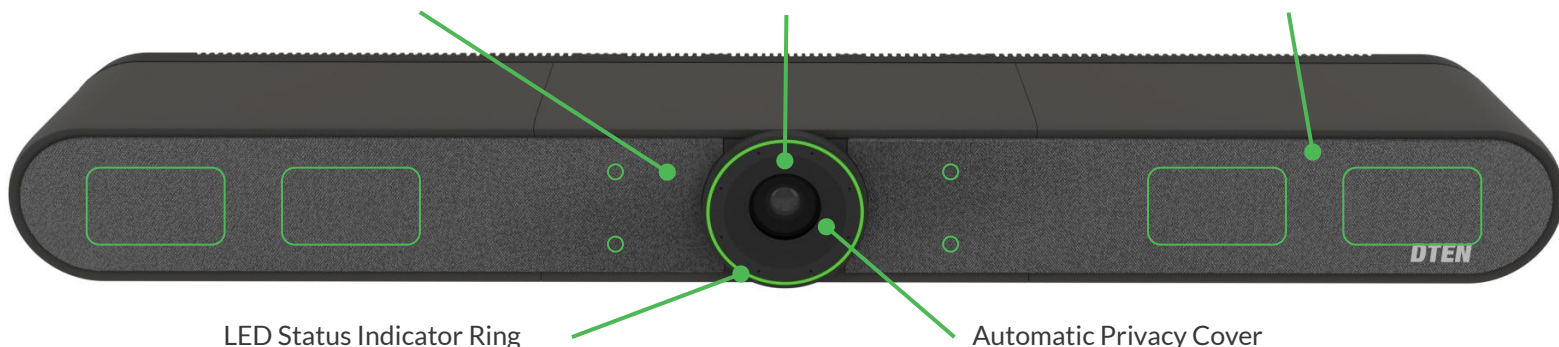

Additionally, the DTEN Small Room Solution supports the DTEN Vue series smart cameras to instantly enhance viewer immersion and video coverage.

Professional Video Meeting Experiences

Flexible Mounting Options

One-touch to Start Video Meetings

Natively Supports Zoom Rooms Video Meetings

Enterprise-level Security & Networking

Introducing the New DTEN Bar

The new DTEN Bar delivers an enterprise-grade video meeting experience in a conveniently compact and flexible form factor.

DTEN BAR DETAIL

Premium 12 Microphone Array

Professional 4K Camera

Powerful 15W Stereo Speakers (Total 30W)

Kensington Lock slot

Octa-Core (8 Core) ARM Processor

USB-C Content Ingest
DTEN BYOD

Compact Design, Full-size Performance

The DTEN Bar is distinguished by its superior quality, innovative design and ease of use.

- 4K 8-Megapixel (8MP) camera system with automatic privacy shutter
- Premium 12-microphone array with AI-assisted beamforming and noise cancellation
- Powerful front-facing 15W stereo speakers (30W output)
- Built-in Zoom Rooms and Microsoft Teams Rooms video meeting software
- Dual display support, with the unique ability to mount vertically between two screens for true eye-level meeting experiences