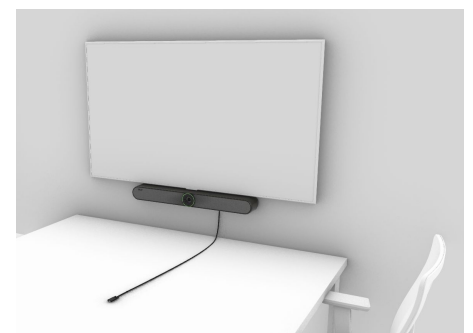

An Optimized Solution for Small Rooms

The DTEN Small Room Solution is ideal for small meeting rooms spaces up to 15 x 15' (4.5m x 4.5m) with support for up to 6 in-room participants.

From the ground up, the DTEN Small Room Solution has been designed to support the future of hybrid meetings, with support for the latest AI-assisted video and audio enhancements from Zoom Rooms, including Zoom Rooms' Intelligent Director feature for more immersive meeting experiences.

DTEN SMALL ROOM SOLUTION

Small Rooms
15 x 15'
(4.5m x 4.5m)

Single or Dual Display Configurations

Up to 6 In-room Participants

Simplified Single-Cable Content Sharing

For professional presentations and easy content sharing, the DTEN Small Room Solution includes a 6ft (1.8m) USB type-C cable, enabling full-function, two-way BYOD with 65W charging capability at the tabletop.

Additionally, the DTEN Small Room Solution supports the DTEN Vue series smart cameras to instantly enhance viewer immersion and video coverage.

Professional Video Meeting Experiences

Flexible Mounting Options

Design Considerations for Flexibility and Convenience

The cleverly designed wall mount bracket is suitable for horizontal or vertical orientation, with an optional set screw for added security.

- The DTEN Bar will automatically “sense” its orientation and adjust for the room configuration, whether mounted horizontally, upside-down, or vertically between two displays.
- Clever systems design ensures optimized audio and video capture, regardless of orientation.
- Wall mount includes built-in cable management wings for a clean and professional install.
- Required mounting hardware for DTEN Bar and DTEN Mate are included in box for easy installation, right out of the box.