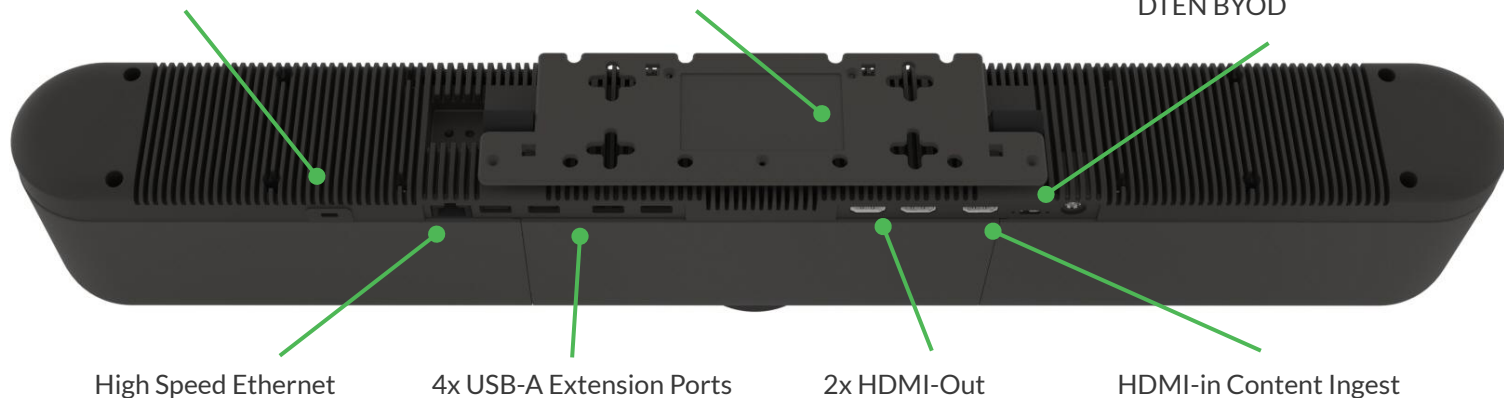

One-touch to Start Video Meetings

Natively Supports Zoom Rooms Video Meetings

Enterprise-level Security & Networking

Introducing the New DTEN Bar

The new DTEN Bar delivers an enterprise-grade video meeting experience in a conveniently compact and flexible form factor.

DTEN BAR DETAIL

Premium 12 Microphone Array

Professional 4K Camera

Powerful 15W Stereo Speakers (Total 30W)

Kensington Lock slot

Octa-Core (8 Core) ARM Processor

USB-C Content Ingest
DTEN BYOD

Compact Design, Full-size Performance

The DTEN Bar is distinguished by its superior quality, innovative design and ease of use.

- 4K 8-Megapixel (8MP) camera system with automatic privacy shutter
- Premium 12-microphone array with AI-assisted beamforming and noise cancellation
- Powerful front-facing 15W stereo speakers (30W output)
- Built-in Zoom Rooms and Microsoft Teams Rooms video meeting software
- Dual display support, with the unique ability to mount vertically between two screens for true eye-level meeting experiences

Versatile Control and Meeting Management at the Tabletop

The DTEN Small Room Solution includes the award-winning DTEN Mate Room Controller for convenient meeting controls and management at the tabletop, available as wired PoE or WiFi.