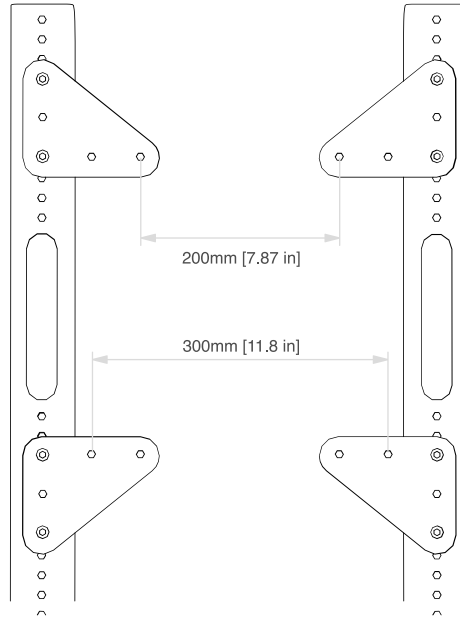

VESA ADAPTER KIT

for Heckler AV Cart & Heckler TV Stand

Add VESA 200, 300, 500, and 600 Support

Want to use Heckler AV Cart or Heckler TV Stand, but your display does not have a VESA 400x400 mounting pattern? No problem.

These strong, simple adapters do the trick. With these adapters you can mount displays with horizontal and vertical mounting holes spacing of 200, 300, 500, and 600 millimeters.

VESA ADAPTER KIT

H497

for Heckler AV Cart & TV Stand

Mounting Hole Pattern

For VESA 300 & 200 Displays

Mounting Hole Pattern

For VESA 500 & 600 Displays

VESA ADAPTER KIT

H497

for Heckler AV Cart & TV Stand

Specifications

Price	\$69
SKU	H497
Height	4.625 inches
Width	5.5 inches
Depth	0.15 inches
Weight	3.3 pounds
Warranty	2 years

Colors

Name	SKU	UPC
Black Grey	H491-BG	600978412203

Compatible Devices

Heckler AV Cart
Heckler TV Stand