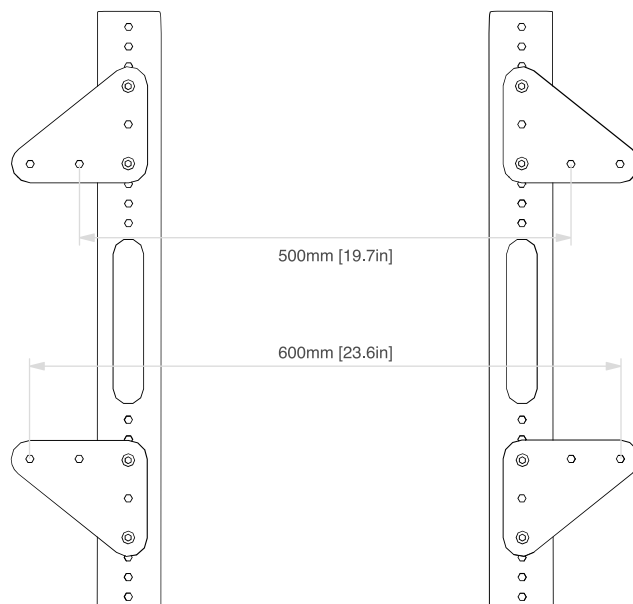

VESA ADAPTER KIT

for Heckler AV Cart & Heckler TV Stand

Add VESA 200, 300, 500, and 600 Support

Want to use Heckler AV Cart or Heckler TV Stand, but your display does not have a VESA 400x400 mounting pattern? No problem.

These strong, simple adapters do the trick. With these adapters you can mount displays with horizontal and vertical mounting holes spacing of 200, 300, 500, and 600 millimeters.

VESA ADAPTER KIT

H497

for Heckler AV Cart & TV Stand

Mounting Hole Pattern

For VESA 300 & 200 Displays

Mounting Hole Pattern

For VESA 500 & 600 Displays

VESA ADAPTER KIT

H497

for Heckler AV Cart & TV Stand

Specifications

Price	\$69
SKU	H497
Height	4.625 inches
Width	5.5 inches
Depth	0.15 inches
Weight	3.3 pounds
Warranty	2 years

Colors

Name	SKU	UPC
Black Grey	H491-BG	600978412203

Compatible Devices

Heckler AV Cart
Heckler TV Stand