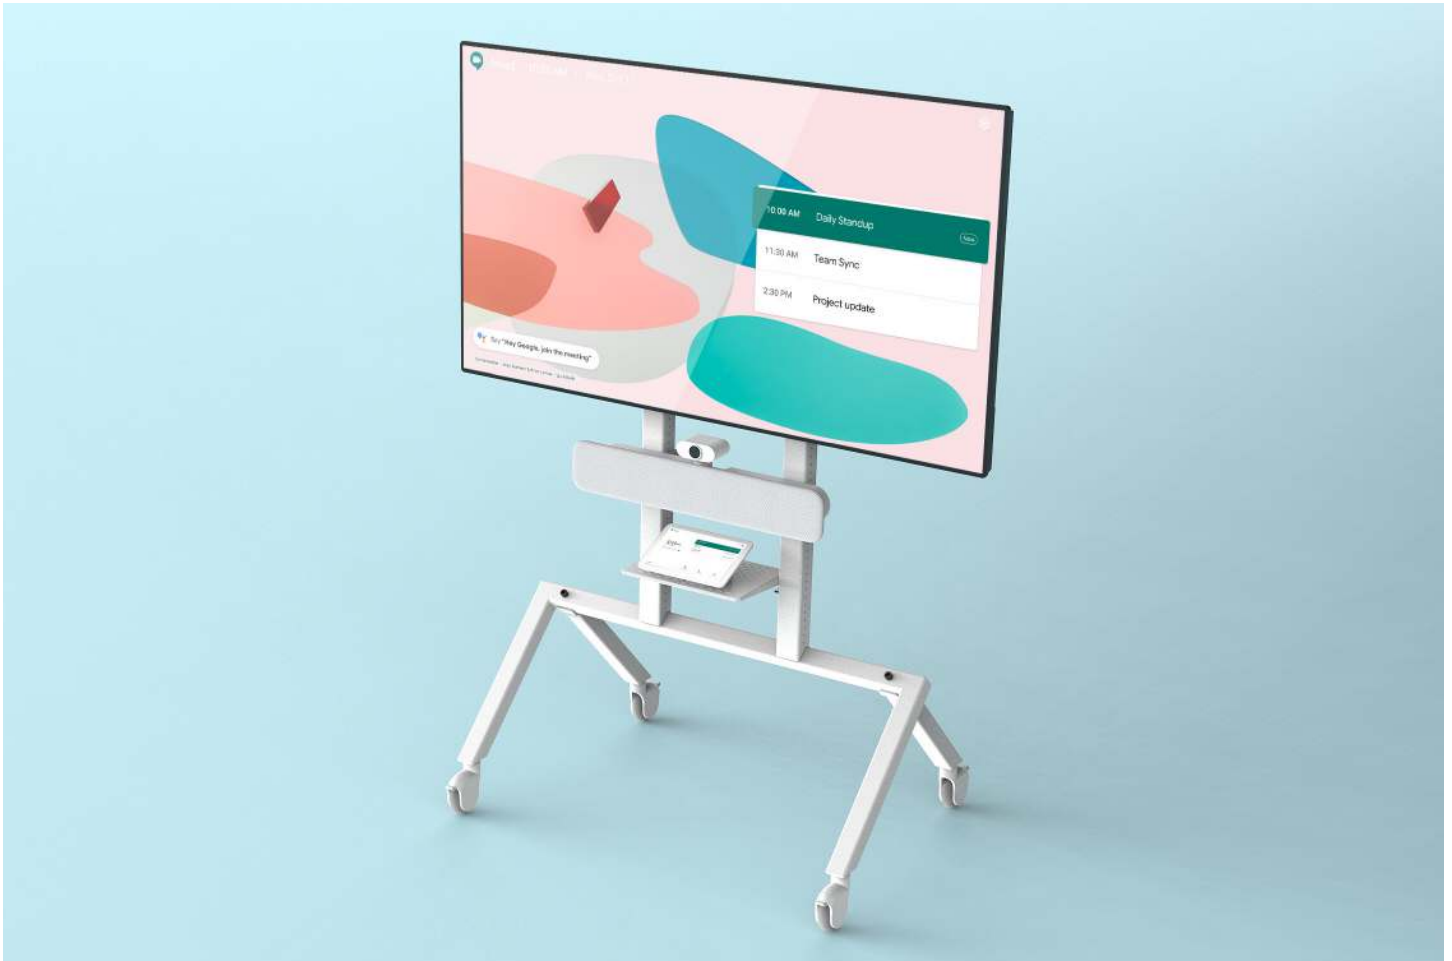

Heckler AV Cart

H720

for Google Meet Series One Room Kits

Deploy Google Meet Series One Room Kits from Lenovo throughout your conference rooms and open spaces with Heckler AV Cart. This special edition cart includes all of the mounting hardware you'll need to configure video meeting solutions that adapt to your changing needs.

Heckler AV Cart

H720

for Google Meet Series One Room Kits

Features

- A** Camera adapter for mounting Meet smart camera and Meet smart camera XL
- B** VESA-compatible hole pattern for mounting Meet compute system.
- C** Hole pattern supports device mounting using the included hook-and-loop straps.
- D** Integrated cart handles.
- E** Panel can be rotated for quick access to Meet compute system.
- F** Optionally mount Tripp Lite power strip (not included).
- G** Height-selectable display mounting.
* Compatible with displays with VESA 400 (horizontal) mounting pattern, up to 300 pounds of total display weight.
* Recommended for use with 50-inch to 75-inch displays.
- H** Heavy steel construction.
- I** Scratch & fingerprint-resistant powdercoat finish.
- J** Mount Smart audio bar. Can be mounted to Display Panel XL above the display.
- K** Integrated cable management inside the Display Rails and along the Rear Legs.
- L** Fasten Meet touch controller to the shelf's top surface magnetically.
- M** VESA-compatible hole pattern. Compatible with M4 screws.
- N** Patented nesting design to maximize storage space.
- O** Braking casters.
* Cart legs feature female threads compatible with casters and leveling feet with a 1/2 inch-13UNC, 1 inch long threaded post.
- P** Easy, two-person assembly.

Colors	Name	SKU
	Black Grey	H720-BG
	Antimicrobial White	H720-WT

Compatible Devices	Display with VESA 400 (horizontal) mounting pattern, up to 300 pounds of total display weight.
	Displays with VESA 200, 300, 500, and 600 can be mounted with the use of H497-BG VESA Adapter Kit.
	Recommended for use with 50-inch to 75-inch displays.