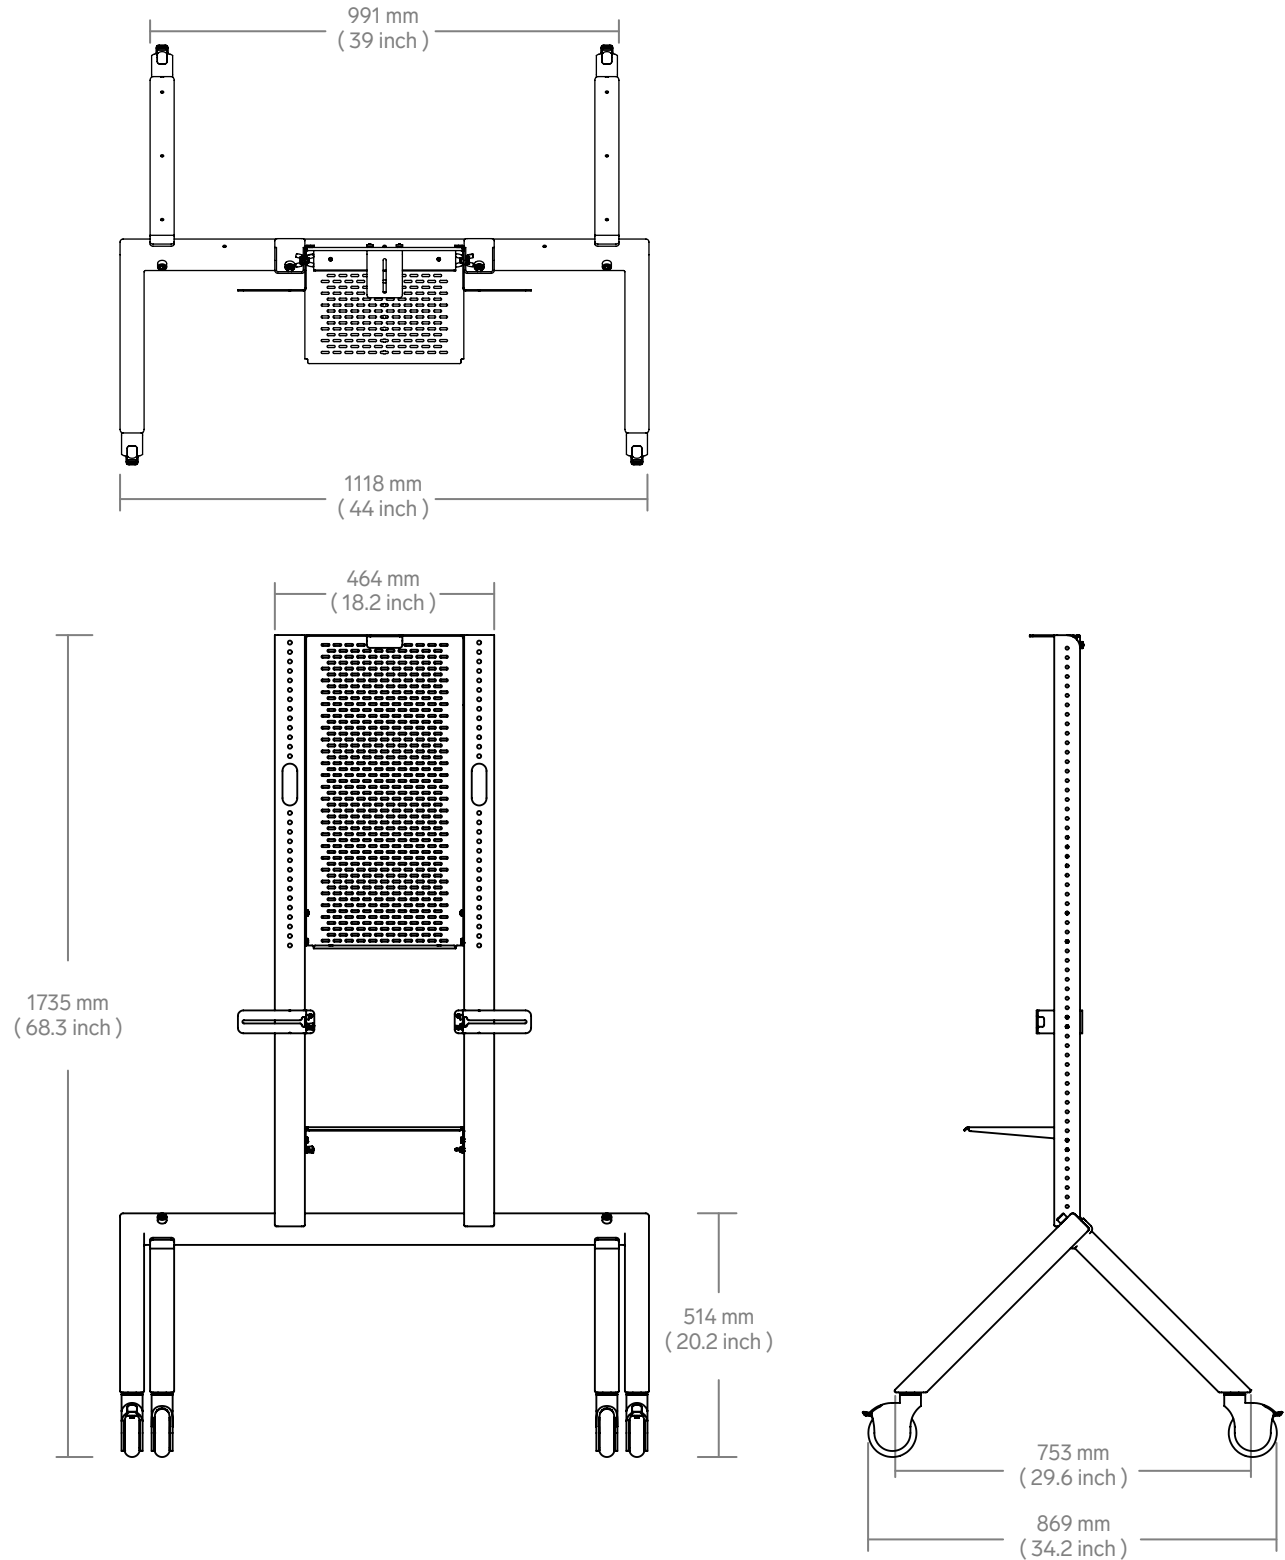

Heckler AV Cart

H720

for Google Meet Series One Room Kits

Features

- A** Camera adapter for mounting Meet smart camera and Meet smart camera XL
- B** VESA-compatible hole pattern for mounting Meet compute system.
- C** Hole pattern supports device mounting using the included hook-and-loop straps.
- D** Integrated cart handles.
- E** Panel can be rotated for quick access to Meet compute system.
- F** Optionally mount Tripp Lite power strip (not included).
- G** Height-selectable display mounting.
* Compatible with displays with VESA 400 (horizontal) mounting pattern, up to 300 pounds of total display weight.
* Recommended for use with 50-inch to 75-inch displays.
- H** Heavy steel construction.
- I** Scratch & fingerprint-resistant powdercoat finish.
- J** Mount Smart audio bar. Can be mounted to Display Panel XL above the display.
- K** Integrated cable management inside the Display Rails and along the Rear Legs.
- L** Fasten Meet touch controller to the shelf's top surface magnetically.
- M** VESA-compatible hole pattern. Compatible with M4 screws.
- N** Patented nesting design to maximize storage space.
- O** Braking casters.
* Cart legs feature female threads compatible with casters and leveling feet with a 1/2 inch-13UNC, 1 inch long threaded post.
- P** Easy, two-person assembly.

Heckler AV Cart

H720

for Google Meet

Dimensions

Heckler AV Cart

H720

for Google Meet

Specifications	Price	\$1,629
	SKU	H720
	Height	68.3 inches
	Width	44 inches
	Depth	30 inches
	Weight	75 lbs
	Warranty	Limited Lifetime

Colors	Name	SKU
	Black Grey	H720-BG
	Antimicrobial White	H720-WT

Compatible Devices	Display with VESA 400 (horizontal) mounting pattern, up to 300 pounds of total display weight.
	Displays with VESA 200, 300, 500, and 600 can be mounted with the use of H497-BG VESA Adapter Kit.
	Recommended for use with 50-inch to 75-inch displays.