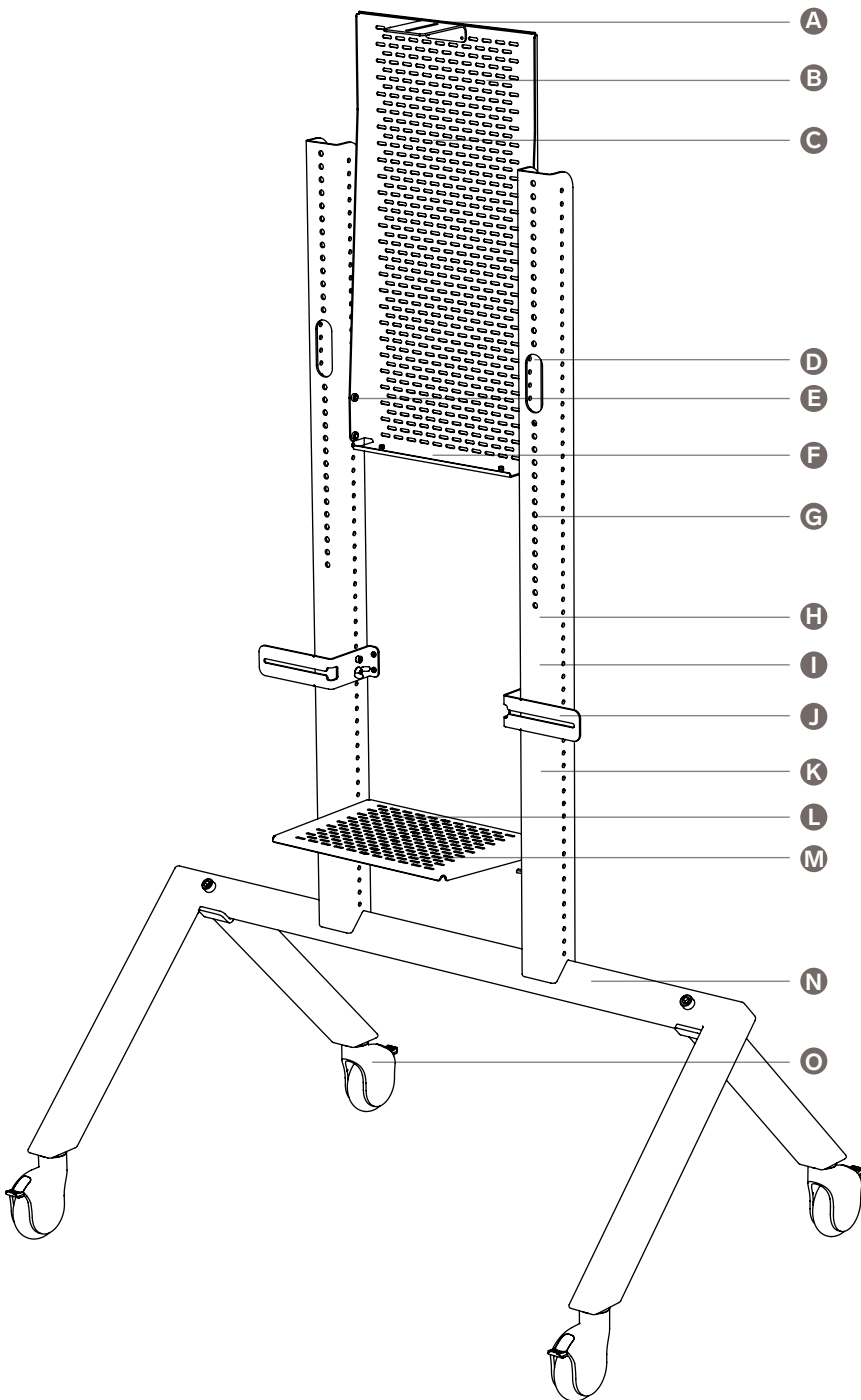

Heckler AV Cart

H720

for Google Meet Series One Room Kits

Features

- A** Camera adapter for mounting Meet smart camera and Meet smart camera XL
- B** VESA-compatible hole pattern for mounting Meet compute system.
- C** Hole pattern supports device mounting using the included hook-and-loop straps.
- D** Integrated cart handles.
- E** Panel can be rotated for quick access to Meet compute system.
- F** Optionally mount Tripp Lite power strip (not included).
- G** Height-selectable display mounting.
* Compatible with displays with VESA 400 (horizontal) mounting pattern, up to 300 pounds of total display weight.
* Recommended for use with 50-inch to 75-inch displays.
- H** Heavy steel construction.
- I** Scratch & fingerprint-resistant powdercoat finish.
- J** Mount Smart audio bar. Can be mounted to Display Panel XL above the display.
- K** Integrated cable management inside the Display Rails and along the Rear Legs.
- L** Fasten Meet touch controller to the shelf's top surface magnetically.
- M** VESA-compatible hole pattern. Compatible with M4 screws.
- N** Patented nesting design to maximize storage space.
- O** Braking casters.
* Cart legs feature female threads compatible with casters and leveling feet with a 1/2 inch-13UNC, 1 inch long threaded post.
- P** Easy, two-person assembly.

Heckler AV Cart

H720

for Google Meet

Dimensions

Heckler AV Cart

H720

for Google Meet

Specifications	Price	\$1,629
	SKU	H720
	Height	68.3 inches
	Width	44 inches
	Depth	30 inches
	Weight	75 lbs
	Warranty	Limited Lifetime

Colors	Name	SKU
	Black Grey	H720-BG
	Antimicrobial White	H720-WT

Compatible Devices	Display with VESA 400 (horizontal) mounting pattern, up to 300 pounds of total display weight.
	Displays with VESA 200, 300, 500, and 600 can be mounted with the use of H497-BG VESA Adapter Kit.
	Recommended for use with 50-inch to 75-inch displays.