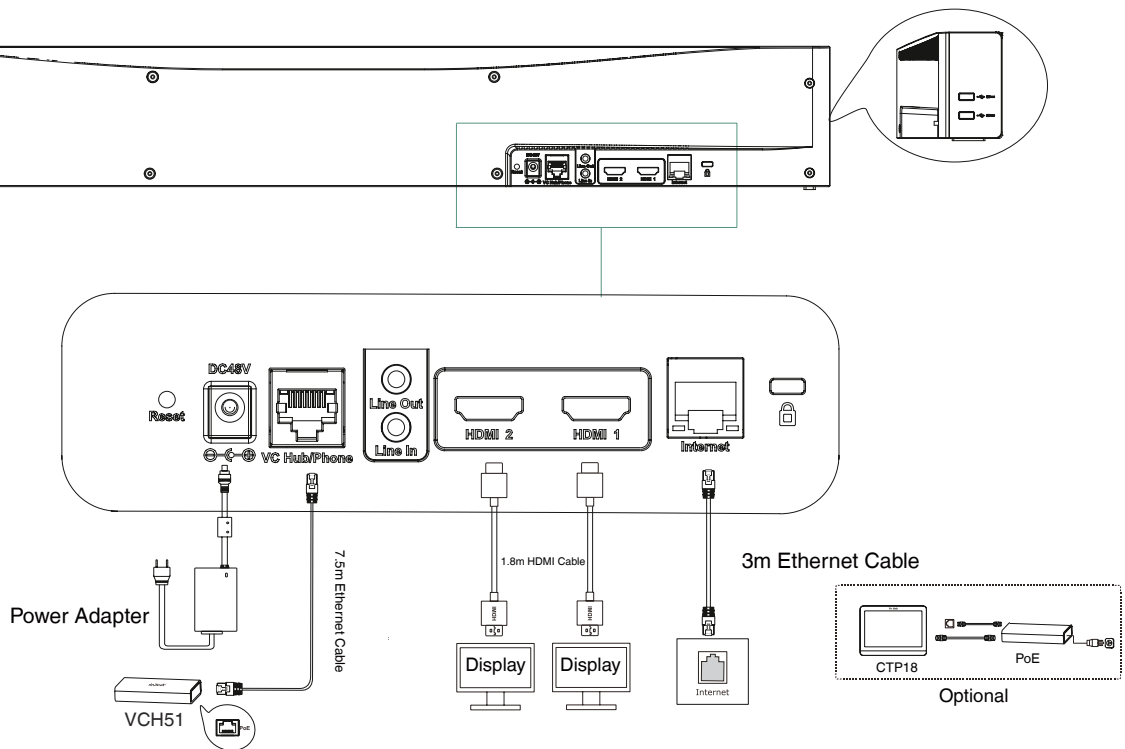

### Connections

- 2 x HDMI output (CEC supported)
- HDMI input (through the VCH51 Sharing Kit)
- 1 x Line-in (3.5mm)
- 1 x Line-out (3.5mm)
- 2 x USB 2.0
- 1 x 10/100M/1000M Ethernet port

- 1 x Yealink extension port (RJ-45)
- 1 x Power port
- 1 x Security lock slot
- 1 x Reset slot

### Other Physical Features

- External Yealink Power Adapter: AC 100~240V input and DC 48V/0.7A Output
- USB Output: 5V  $\equiv$  0.5A
- Power consumption (PSU):
  - Idle < 13W; Normal operating: 15W; MAX: 16W
- Dimension (W.D.H): 700 mm x 98 mm x 121 mm
- Operating humidity: 10~95%
- Operating temperature: 0~40°C
- Storage temperature: -30~70°C

### MeetingBar A30 Package

- Package contents:
  - MeetingBar A30 endpoint
  - 3m Ethernet cable
  - 2 x 1.8m HDMI cable
  - Mounting Bracket and Accessories
  - Power adapter
  - Quick Start Guide
  - Controller (optional):
    - CTP18 Touch Panel
    - VCR20 Remote Control
  - Content sharing(optional):
    - VCH51 Sharing Kit (HDMI/USB-C)
    - WPP20 Wireless Presentation Pod
- Carton Meas: 903\*325\*306mm

## Endpoint Connections